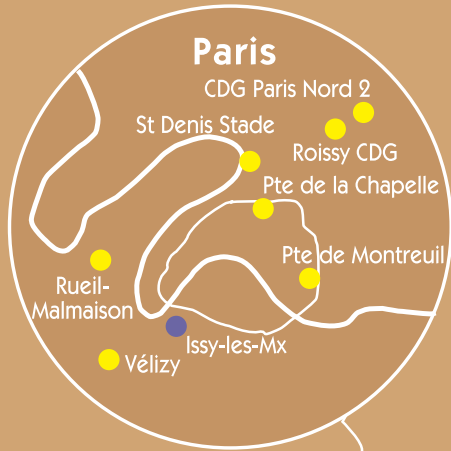

- bereits eröffnete Hotels
- Eröffnungen in 2009
- Eröffnungen ab 2010